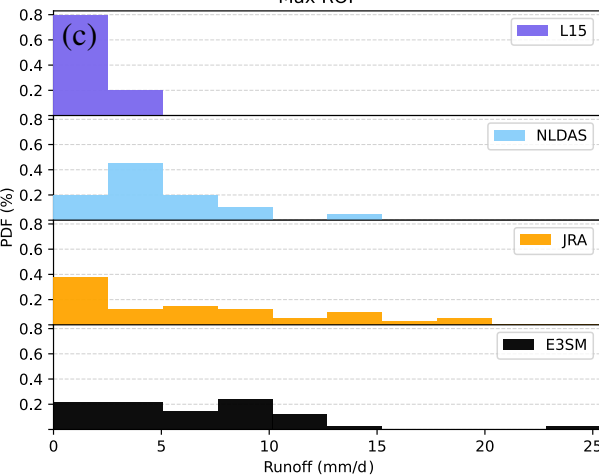

Events

Max PRECIP

Max ROF

Max dSWE