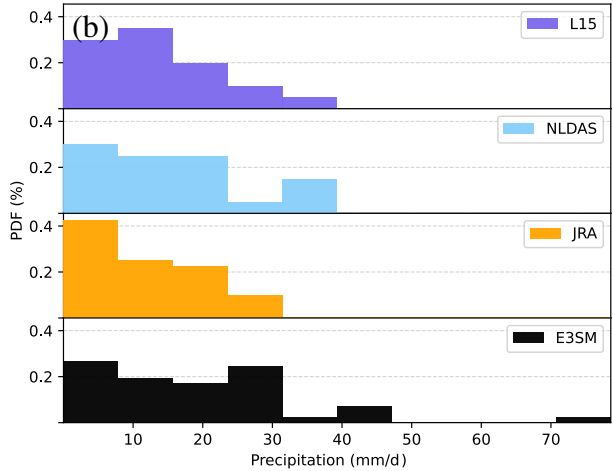

Events

Max PRECIP

Max ROF

Max dSWE