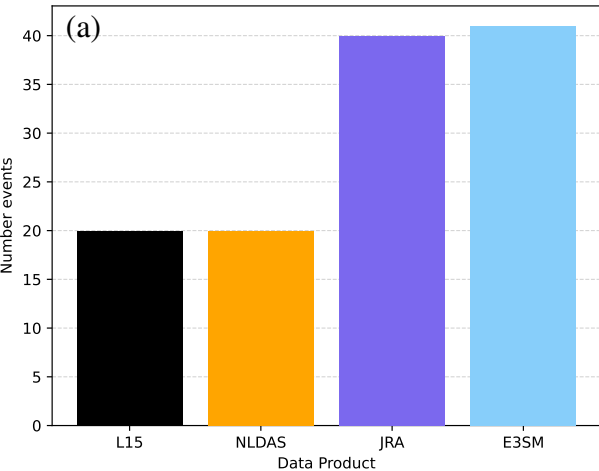

Events

Max PRECIP

Max ROF

Max dSWE