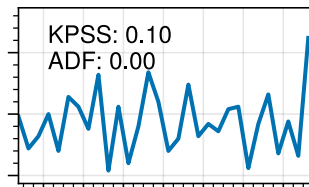

Year

Number of days with $T_{max} \geq 25^{\circ}\text{C}$ [1]