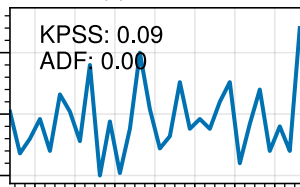

Uppsala Aut