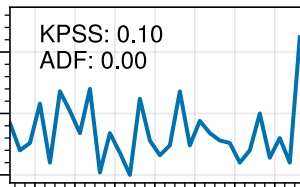

Trends current period | Index name: txge25

Skara

Year

Number of days with $T_{max} \geq 25^{\circ}\text{C}$ [1]