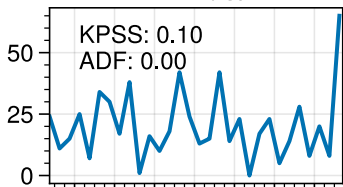

Örebro Flygplats