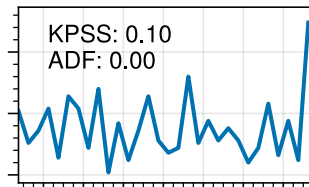

Linköping-Malmslätt