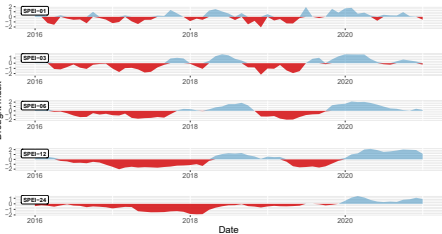

### Marsabit

Impacts

- Pasture
- Milk production
- Crop losses
- Malnutrition
- Livestock deaths
- Food insecurity
- Trekking distance household

### Nyeri

Impacts

- Pasture
- Milk production
- Crop losses
- Malnutrition
- Livestock deaths
- Food insecurity
- Trekking distance household