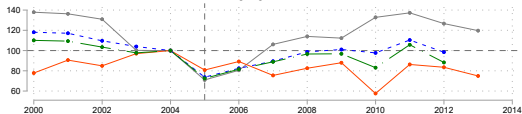

Light intensity (index 2004=1)

St. Bernard, LA
Average light 2004: DN4.5

Hancock, MS
Average light 2004: DN9.8

Plaquemines, LA
Average light 2004: DN5.1

Orleans, LA
Average light 2004: DN25.3

Harrison, MS
Average light 2004: DN19.6

Jackson, MS
Average light 2004: DN12.1

St. Tammany, LA
Average light 2004: DN11.6

Jefferson, LA
Average light 2004: DN21.0

Sum of light (raw, 2004 = 100)
 Sum of light (Elvidge 2014 calibration, 2004 = 100)