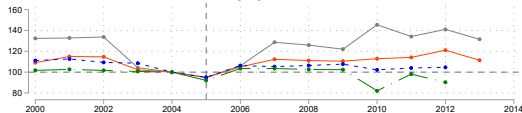

Light intensity (index 2004=1)

St. Bernard, LA
Average light 2004: DN4.5

Hancock, MS
Average light 2004: DN9.8

Plaquemines, LA
Average light 2004: DN5.1

Orleans, LA
Average light 2004: DN25.3

Harrison, MS
Average light 2004: DN19.6

Jackson, MS
Average light 2004: DN12.1

St. Tammany, LA
Average light 2004: DN11.6

Jefferson, LA
Average light 2004: DN21.0

Sum of light (raw, 2004 = 100)
 Sum of light (Elvidge 2014 calibration, 2004 = 100)