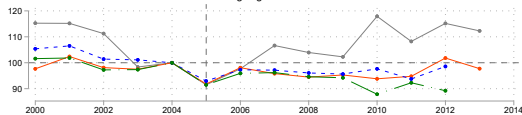

Light intensity (index 2004=1)

St. Bernard, LA
Average light 2004: DN4.5

Hancock, MS
Average light 2004: DN9.8

Plaquemines, LA
Average light 2004: DN5.1

Orleans, LA
Average light 2004: DN25.3

Harrison, MS
Average light 2004: DN19.6

Jackson, MS
Average light 2004: DN12.1

St. Tammany, LA
Average light 2004: DN11.6

Jefferson, LA
Average light 2004: DN21.0

Sum of light (raw, 2004 = 100)
 Sum of light (Elvidge 2014 calibration, 2004 = 100)