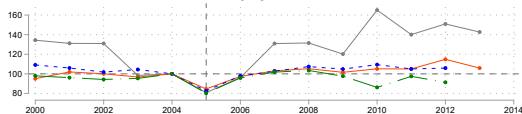

Light intensity (index 2004=1)

St. Bernard, LA
Average light 2004: DN4.5

Hancock, MS
Average light 2004: DN9.8

Plaquemines, LA
Average light 2004: DN5.1

Orleans, LA
Average light 2004: DN25.3

Harrison, MS
Average light 2004: DN19.6

Jackson, MS
Average light 2004: DN12.1

St. Tammany, LA
Average light 2004: DN11.6

Jefferson, LA
Average light 2004: DN21.0

Sum of light (raw, 2004 = 100)
 Sum of light (Elvidge 2014 calibration, 2004 = 100)