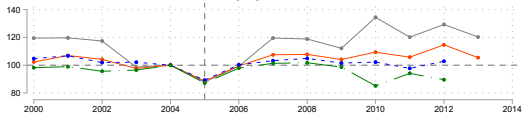

Light intensity (index 2004=1)

St. Bernard, LA
Average light 2004: DN4.5

Hancock, MS
Average light 2004: DN9.8

Plaquemines, LA
Average light 2004: DN5.1

Orleans, LA
Average light 2004: DN25.3

Harrison, MS
Average light 2004: DN19.6

Jackson, MS
Average light 2004: DN12.1

St. Tammany, LA
Average light 2004: DN11.6

Jefferson, LA
Average light 2004: DN21.0

Sum of light (raw, 2004 = 100)
 Sum of light (Elvidge 2014 calibration, 2004 = 100)