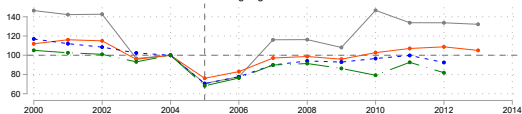

Light intensity (index 2004=1)

St. Bernard, LA
Average light 2004: DN4.5

Hancock, MS
Average light 2004: DN9.8

Plaquemines, LA
Average light 2004: DN5.1

Orleans, LA
Average light 2004: DN25.3

Harrison, MS
Average light 2004: DN19.6

Jackson, MS
Average light 2004: DN12.1

St. Tammany, LA
Average light 2004: DN11.6

Jefferson, LA
Average light 2004: DN21.0

Sum of light (raw, 2004 = 100)
 Sum of light (Elvidge 2014 calibration, 2004 = 100)