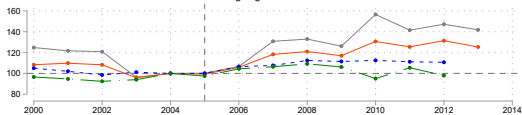

Light intensity (index 2004=1)

St. Bernard, LA
Average light 2004: DN4.5

Hancock, MS
Average light 2004: DN9.8

Plaquemines, LA
Average light 2004: DN5.1

Orleans, LA
Average light 2004: DN25.3

Harrison, MS
Average light 2004: DN19.6

Jackson, MS
Average light 2004: DN12.1

St. Tammany, LA
Average light 2004: DN11.6

Jefferson, LA
Average light 2004: DN21.0

Sum of light (raw, 2004 = 100)
 Sum of light (Elvidge 2014 calibration, 2004 = 100)