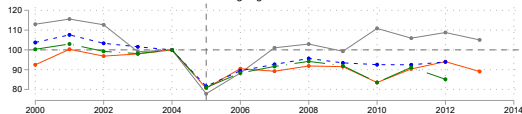

Light intensity (index 2004=1)

St. Bernard, LA
Average light 2004: DN4.5

Hancock, MS
Average light 2004: DN9.8

Plaquemines, LA
Average light 2004: DN5.1

Orleans, LA
Average light 2004: DN25.3

Harrison, MS
Average light 2004: DN19.6

Jackson, MS
Average light 2004: DN12.1

St. Tammany, LA
Average light 2004: DN11.6

Jefferson, LA
Average light 2004: DN21.0

Sum of light (raw, 2004 = 100)
 Sum of light (Elvidge 2014 calibration, 2004 = 100)