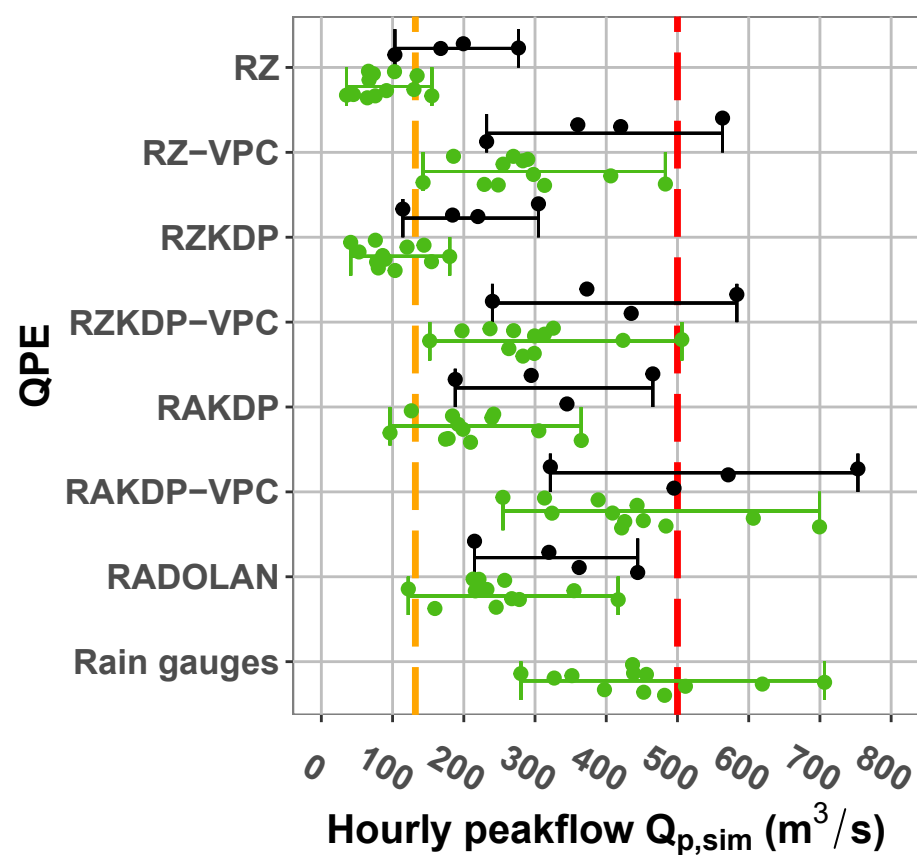

**Ahr at Altenahr**

**Ahr at Muesch**

**Erft at Bliesheim**

**Erft at Neubrueck**

**Kyll at Densborn**

**Kyll at Kordel**

**Rur at Monschau**

**Total precipitation depths on 14 July 2021**