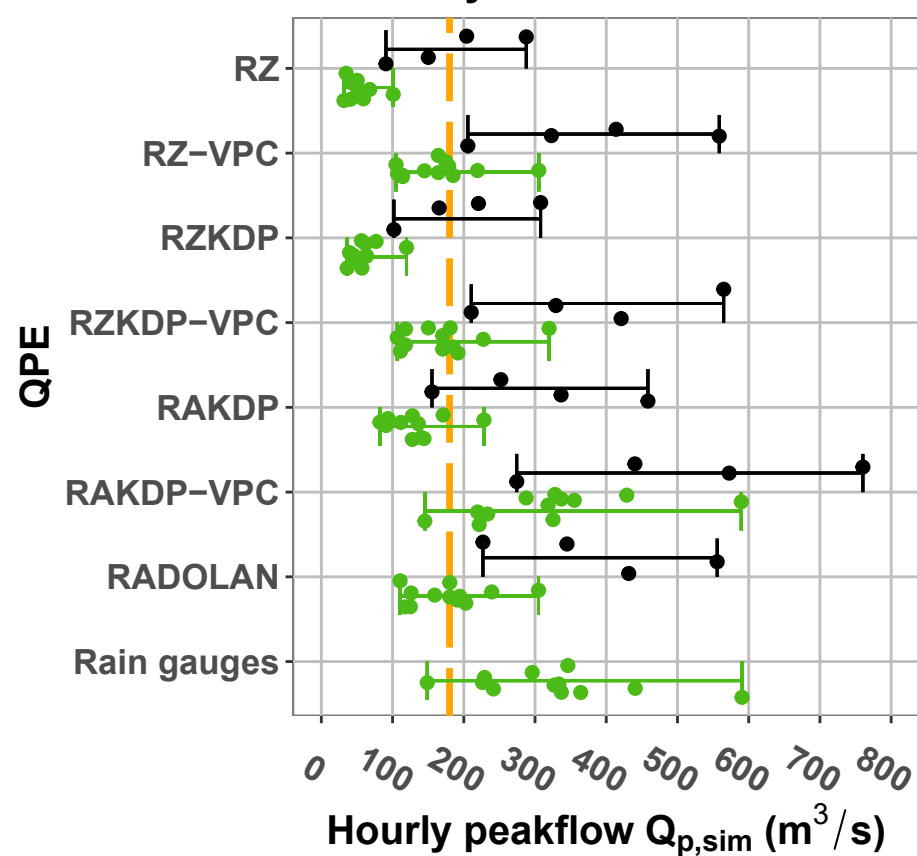

**Ahr at Altenahr**

**Ahr at Muesch**

**Erft at Bliesheim**

**Erft at Neubrueck**

**Kyll at Densborn**

**Kyll at Kordel**

**Rur at Monschau**

**Total precipitation depths on 14 July 2021**