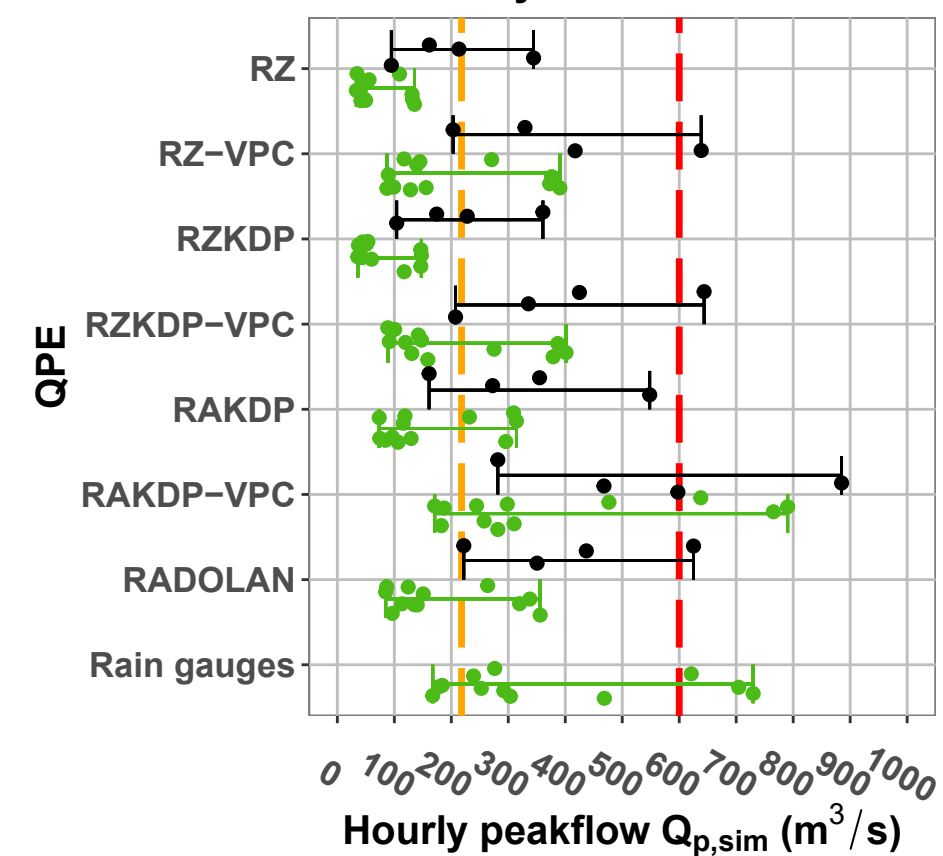

**Ahr at Altenahr**

**Ahr at Muesch**

**Erft at Bliesheim**

**Erft at Neubrueck**

**Kyll at Densborn**

**Kyll at Kordel**

**Rur at Monschau**

**Total precipitation depths on 14 July 2021**