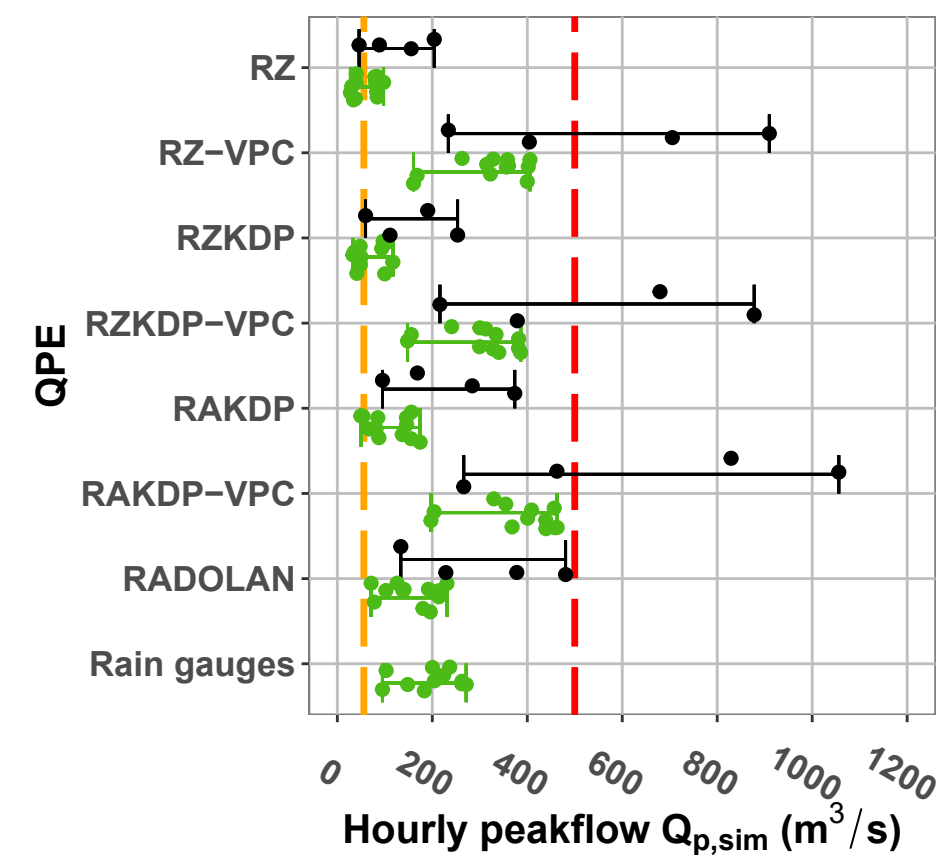

**Ahr at Altenahr**

**Ahr at Muesch**

**Erft at Bliesheim**

**Erft at Neubrueck**

**Kyll at Densborn**

**Kyll at Kordel**

**Rur at Monschau**

**Total precipitation depths on 14 July 2021**