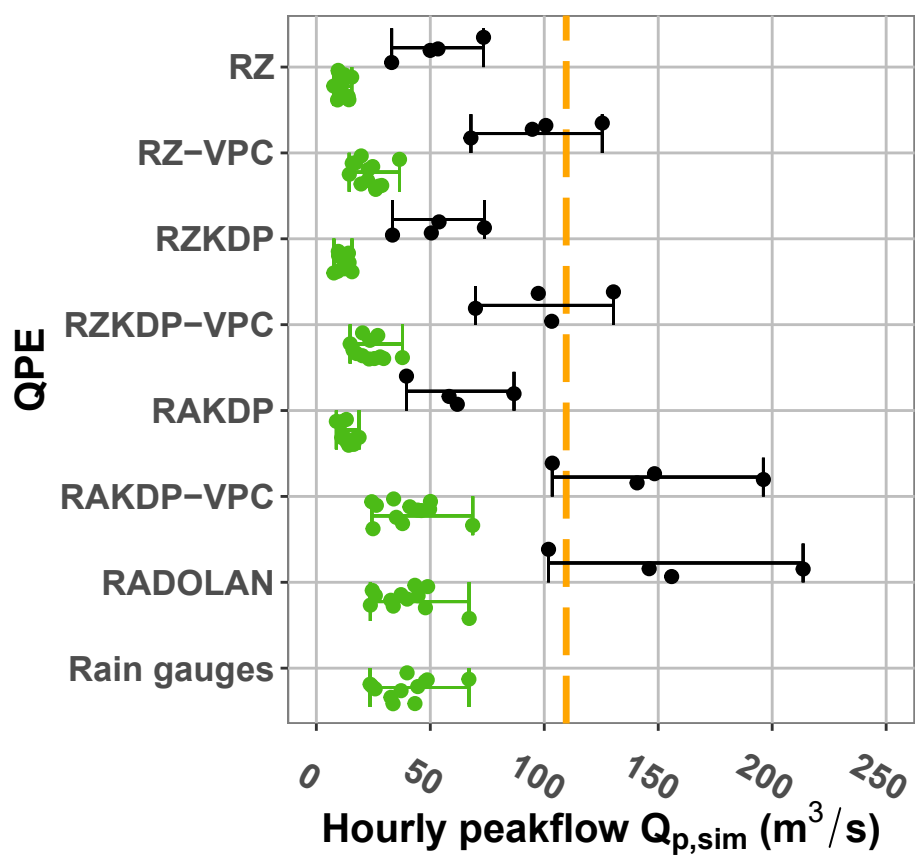

**Ahr at Altenahr**

**Ahr at Muesch**

**Erft at Bliesheim**

**Erft at Neubrueck**

**Kyll at Densborn**

**Kyll at Kordel**

**Rur at Monschau**

**Total precipitation depths on 14 July 2021**