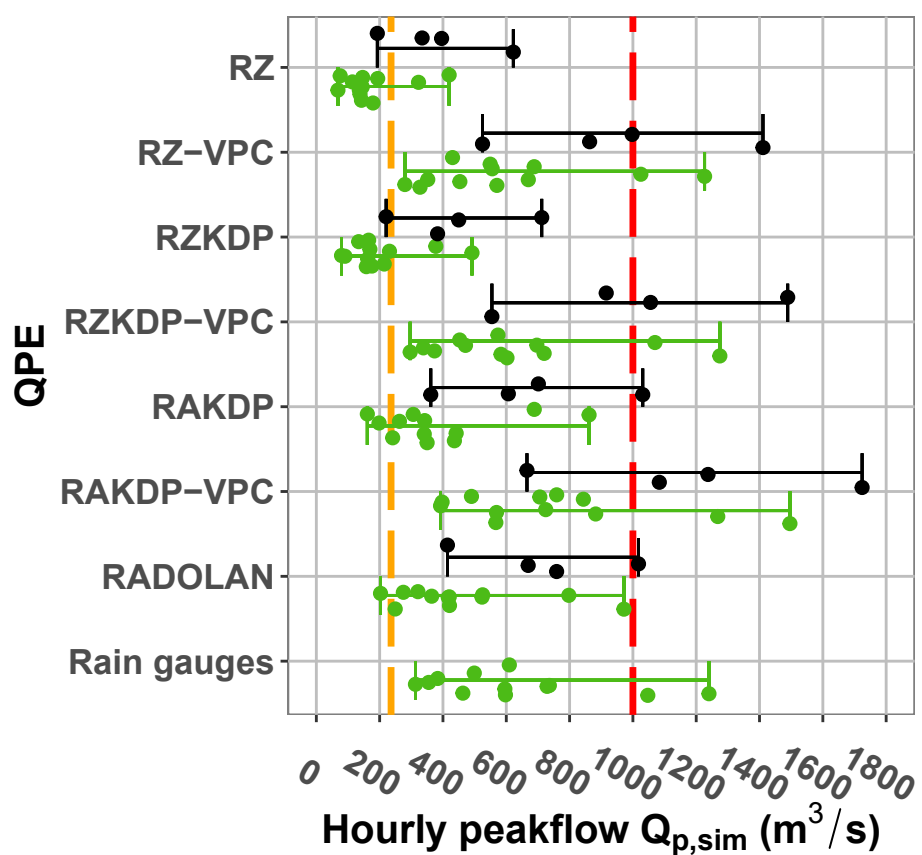

**Ahr at Altenahr**

**Ahr at Muesch**

**Erft at Bliesheim**

**Erft at Neubrueck**

**Kyll at Densborn**

**Kyll at Kordel**

**Rur at Monschau**

**Total precipitation depths on 14 July 2021**