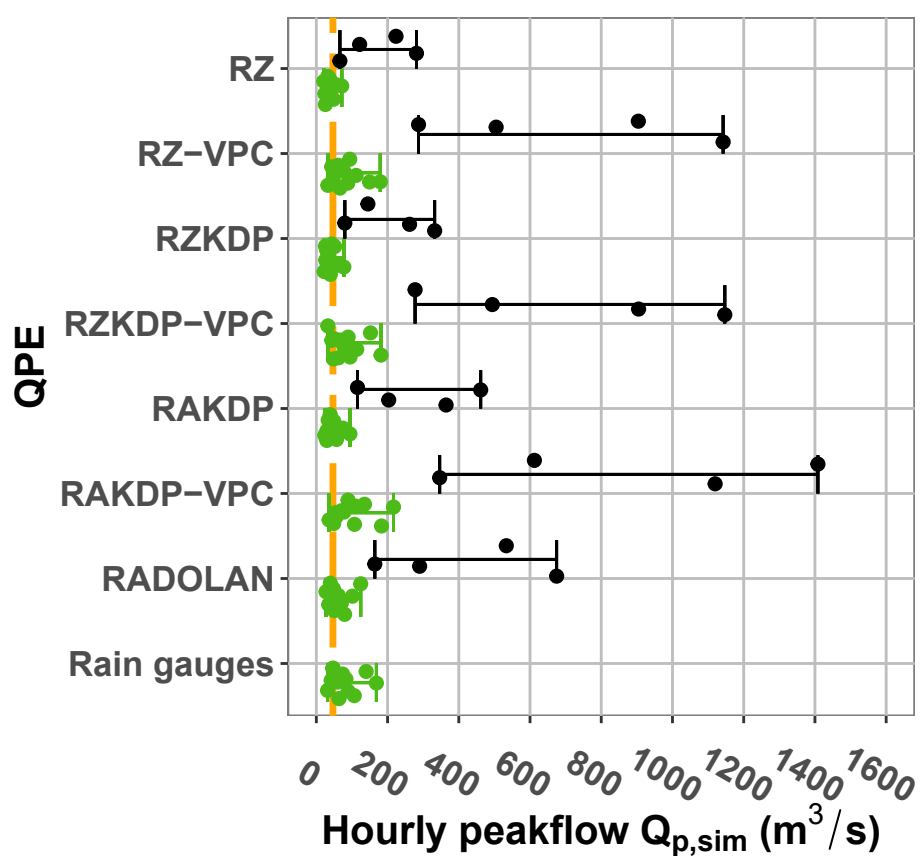

**Ahr at Altenahr**

**Ahr at Muesch**

**Erft at Bliesheim**

**Erft at Neubrueck**

**Kyll at Densborn**

**Kyll at Kordel**

**Rur at Monschau**

**Total precipitation depths on 14 July 2021**