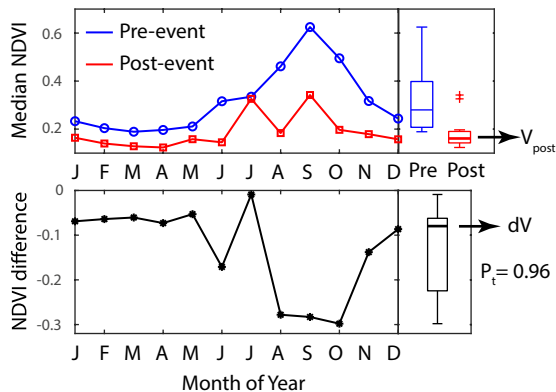

(a) Time series of NDVI values for pixel A (in panel b)

(b) Stack of NDVI images 2010-2018

(c) Monthly binned NDVIs for pixel A

(d)  $dV$ ,  $P_t$  and  $V_{post}$  images