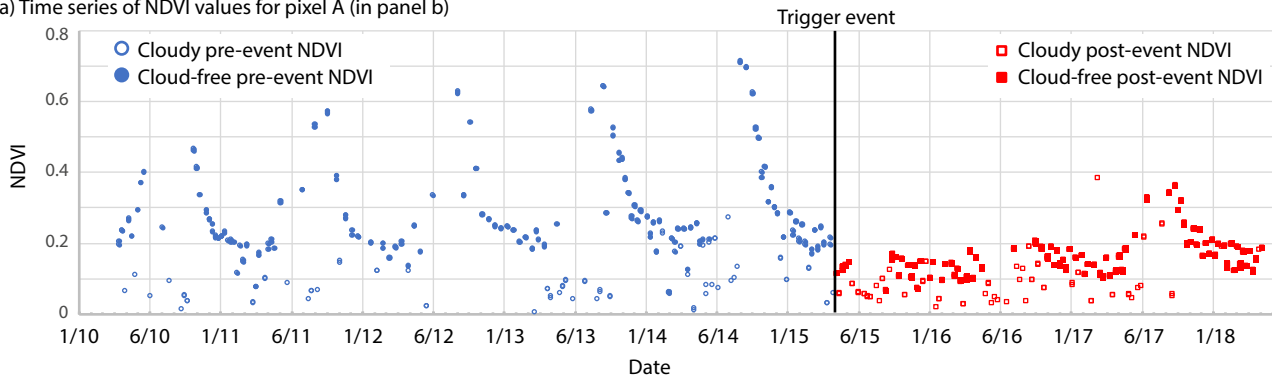

(a) Time series of NDVI values for pixel A (in panel b)

(b) Stack of NDVI images 2010-2018

(c) Monthly binned NDVIs for pixel A

(d)  $dV$ ,  $P_t$  and  $V_{post}$  images