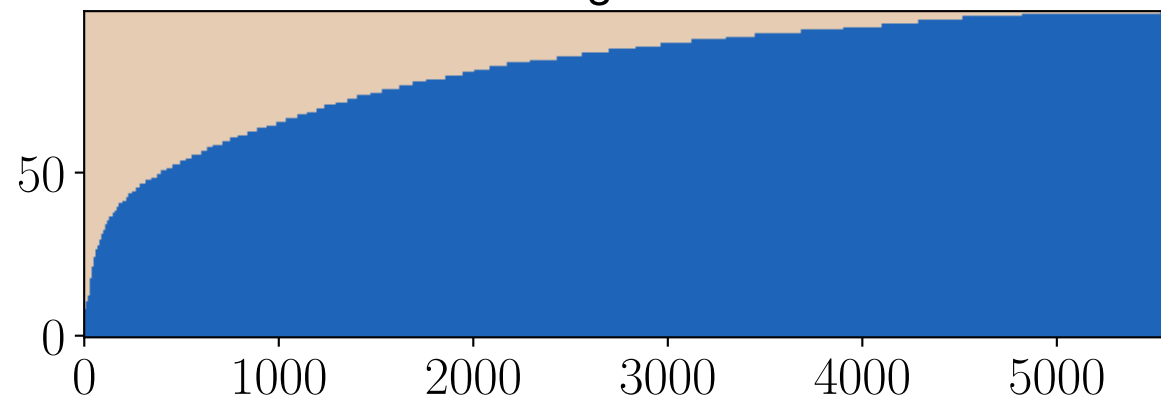

Earthquake Triggered Inventories

Hokkaido Region 84.39 ± 0.59

Rainfall Induced Inventories

Saka Region 97.76 ± 0.17

Iwata Region 94.10 ± 0.29

Kumamoto Region 92.88 ± 0.60

Niigata Region 94.40 ± 0.20

Fukuoka Region 83.16 ± 1.20

Test Sample Index

Test Sample Index