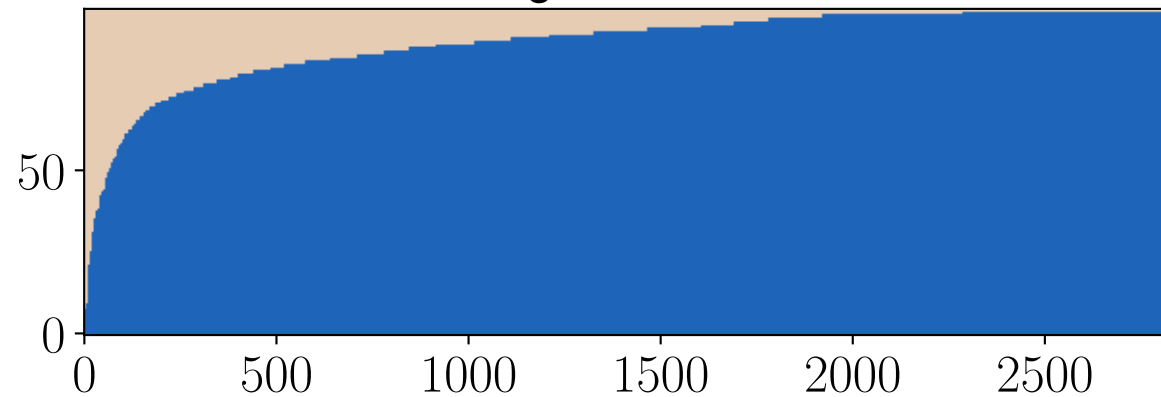

Earthquake Triggered Inventories

Hokkaido Region 84.39 ± 0.59

Rainfall Induced Inventories

Saka Region 97.76 ± 0.17

Iwata Region 94.10 ± 0.29

Kumamoto Region 92.88 ± 0.60

Niigata Region 94.40 ± 0.20

Fukuoka Region 83.16 ± 1.20

Test Sample Index

Test Sample Index