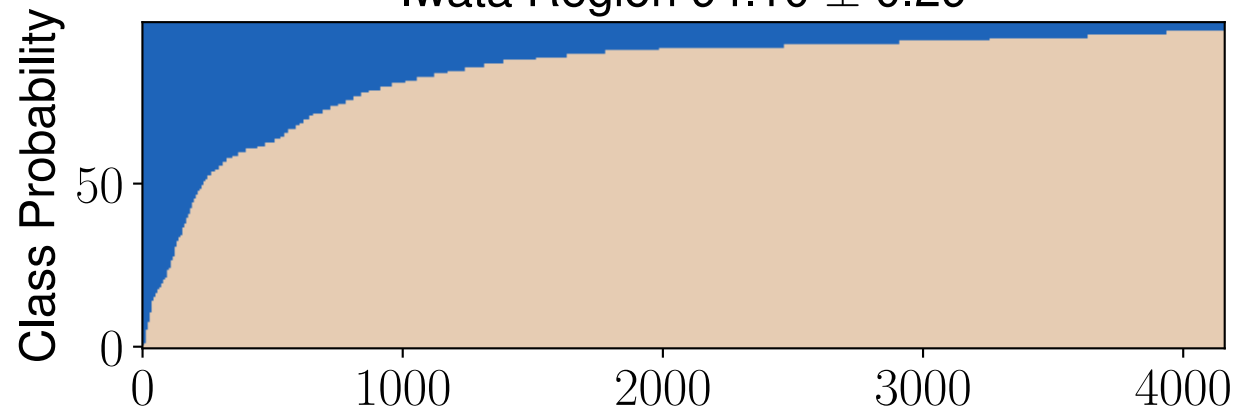

Earthquake Triggered Inventories

Hokkaido Region 84.39 ± 0.59

Rainfall Induced Inventories

Saka Region 97.76 ± 0.17

Iwata Region 94.10 ± 0.29

Kumamoto Region 92.88 ± 0.60

Niigata Region 94.40 ± 0.20

Fukuoka Region 83.16 ± 1.20

Test Sample Index

Test Sample Index