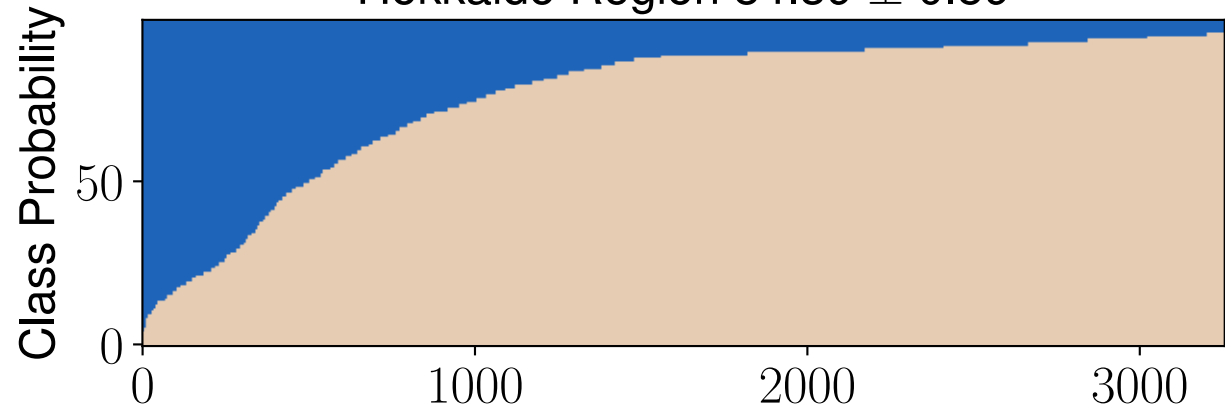

Earthquake Triggered Inventories

Hokkaido Region 84.39 ± 0.59

Rainfall Induced Inventories

Saka Region 97.76 ± 0.17

Iwata Region 94.10 ± 0.29

Kumamoto Region 92.88 ± 0.60

Niigata Region 94.40 ± 0.20

Fukuoka Region 83.16 ± 1.20