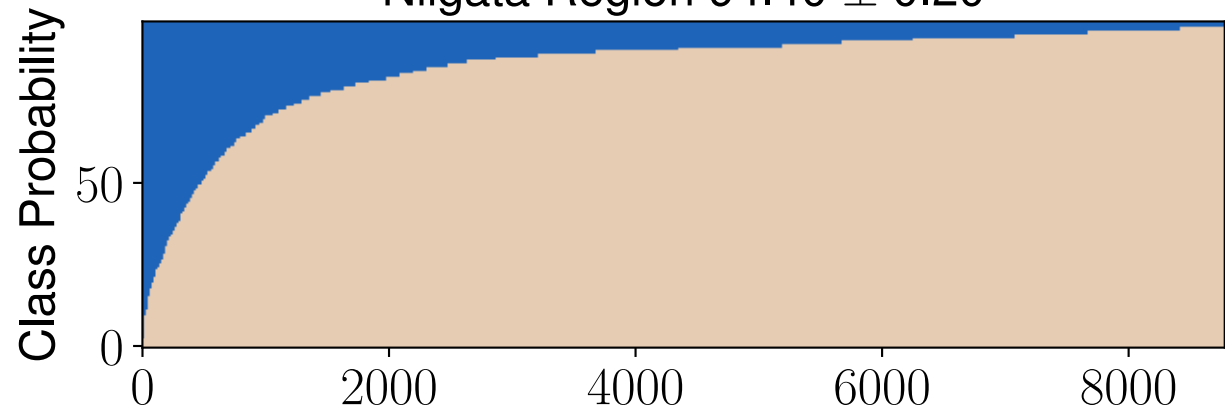

Earthquake Triggered Inventories

Hokkaido Region 84.39 ± 0.59

Rainfall Induced Inventories

Saka Region 97.76 ± 0.17

Iwata Region 94.10 ± 0.29

Kumamoto Region 92.88 ± 0.60

Niigata Region 94.40 ± 0.20

Fukuoka Region 83.16 ± 1.20