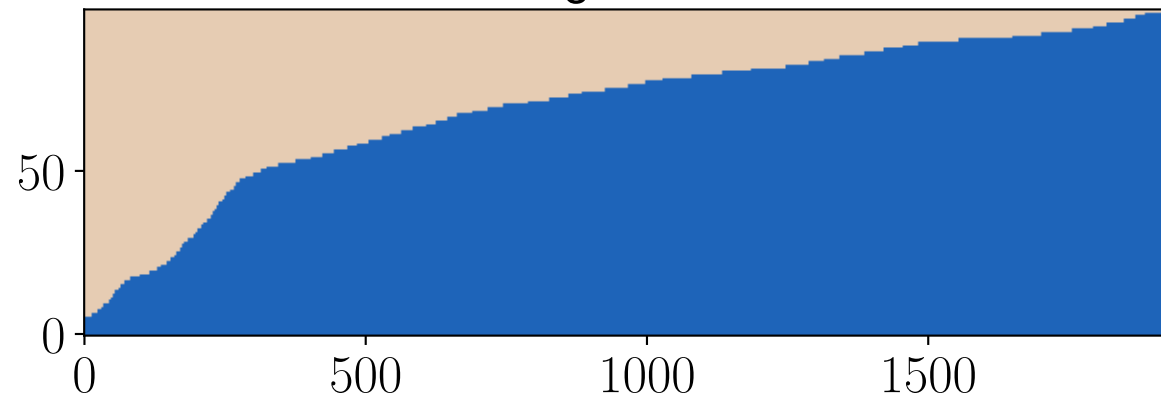

Earthquake Triggered Inventories

Hokkaido Region 84.39 ± 0.59

Rainfall Induced Inventories

Saka Region 97.76 ± 0.17

Iwata Region 94.10 ± 0.29

Kumamoto Region 92.88 ± 0.60

Niigata Region 94.40 ± 0.20

Fukuoka Region 83.16 ± 1.20

Test Sample Index

Test Sample Index