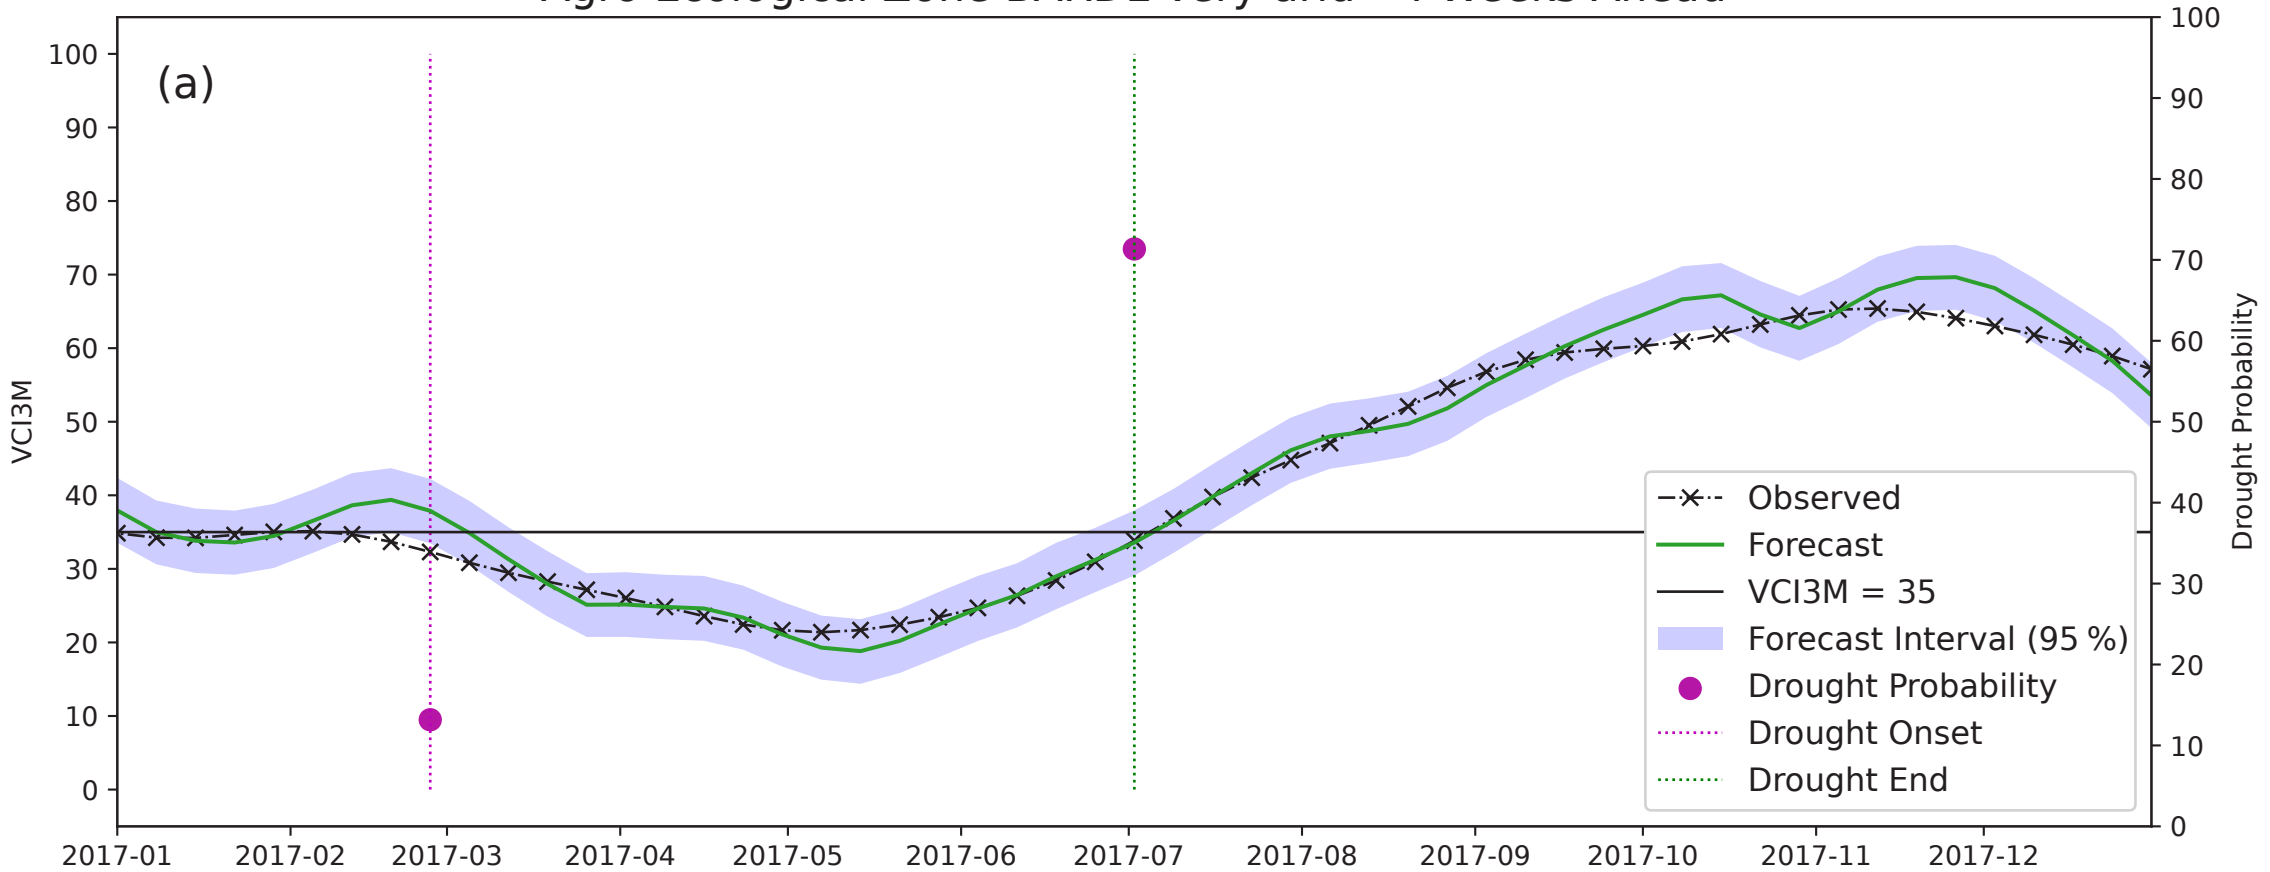

Agro Ecological Zone BARDL Very-arid - 4 Weeks Ahead

Agro Ecological Zone Hierarchical Very-arid - 4 Weeks Ahead