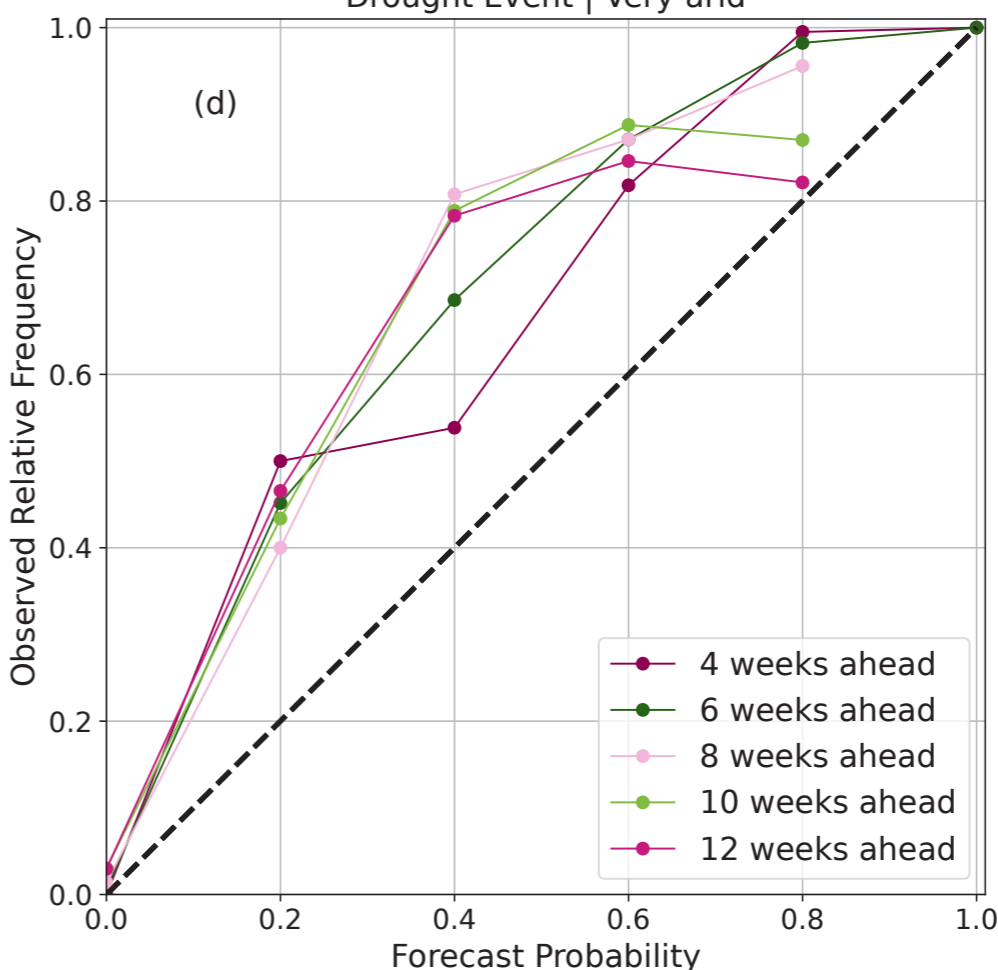

### Agro-Ecological Zone (Hierarchical)

Drought Event | Arid

Sharpness

Drought Event | Very-arid

Sharpness

Drought Event | Very-arid

Sharpness