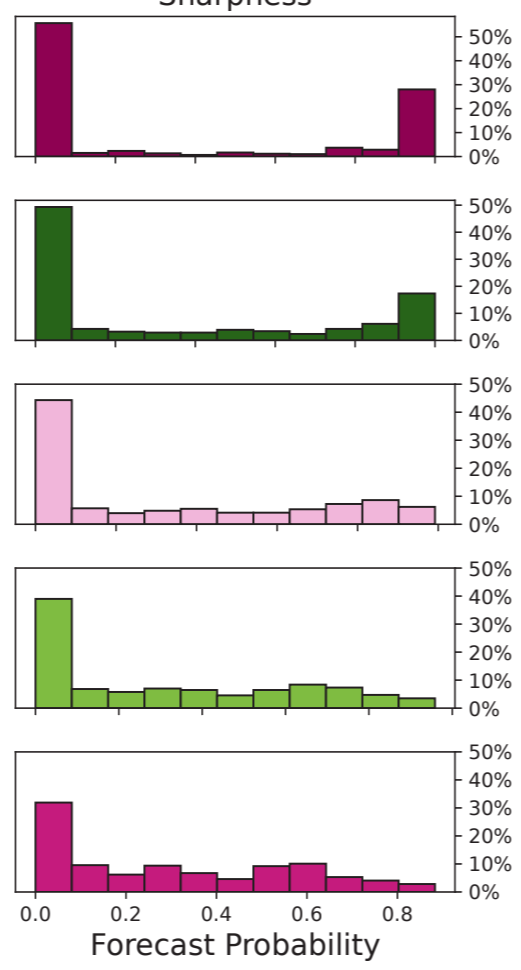

### Agro-Ecological Zone (Hierarchical)

Drought Event | Arid

Sharpness

Drought Event | Very-arid

Sharpness

Drought Event | Very-arid

Sharpness