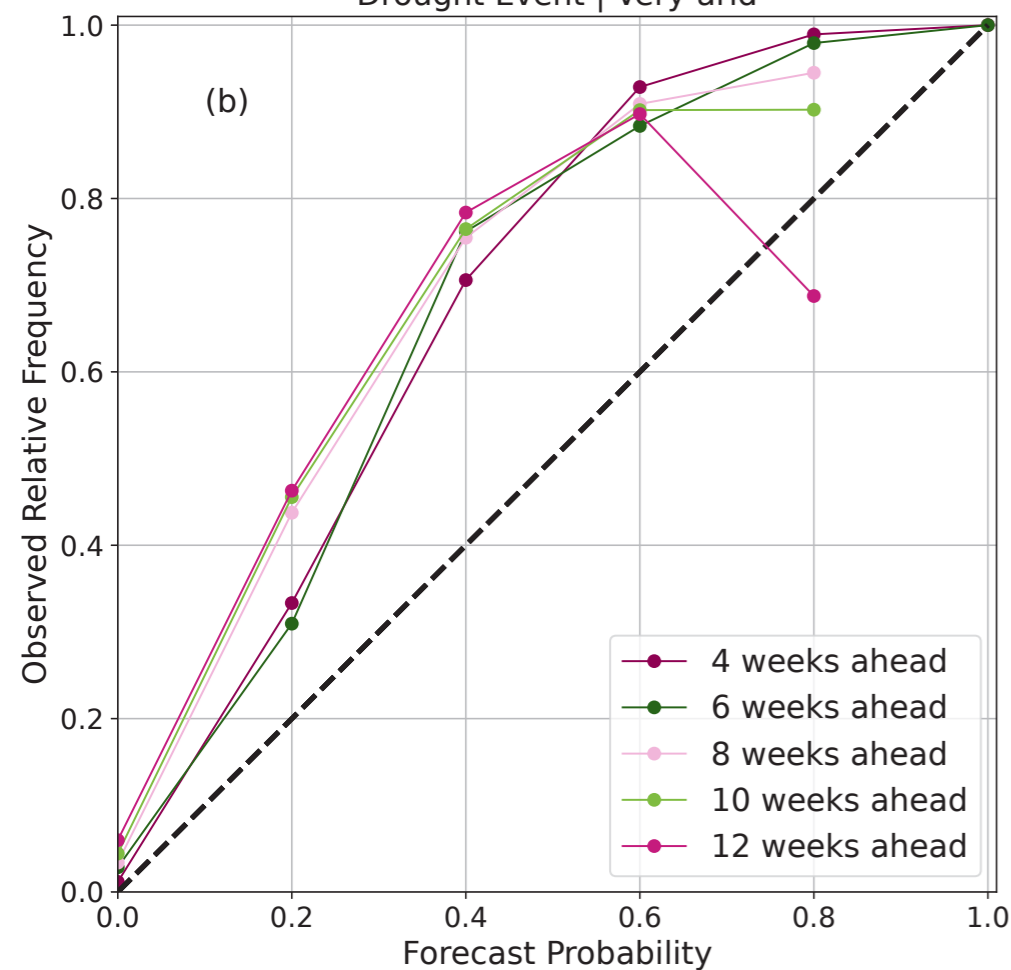

### Agro-Ecological Zone (Hierarchical)

Drought Event | Arid

Sharpness

Drought Event | Very-arid

Sharpness

Drought Event | Very-arid

Sharpness