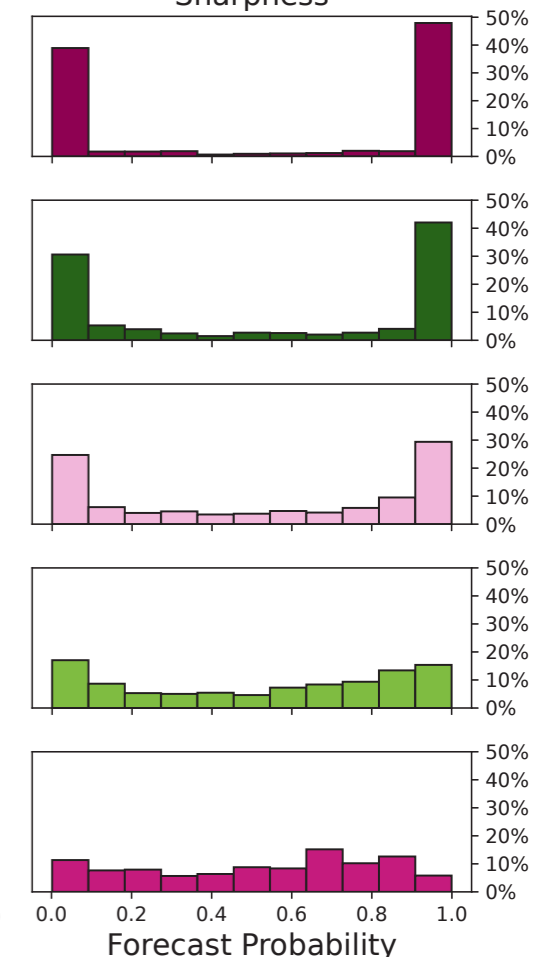

### Agro-Ecological Zones (No Pooling)

Drought Event | Arid

Sharpness

### Agro-Ecological Zone (Hierarchical)

Drought Event | Arid

Sharpness

Drought Event | Very-arid

Sharpness

Drought Event | Very-arid

Sharpness