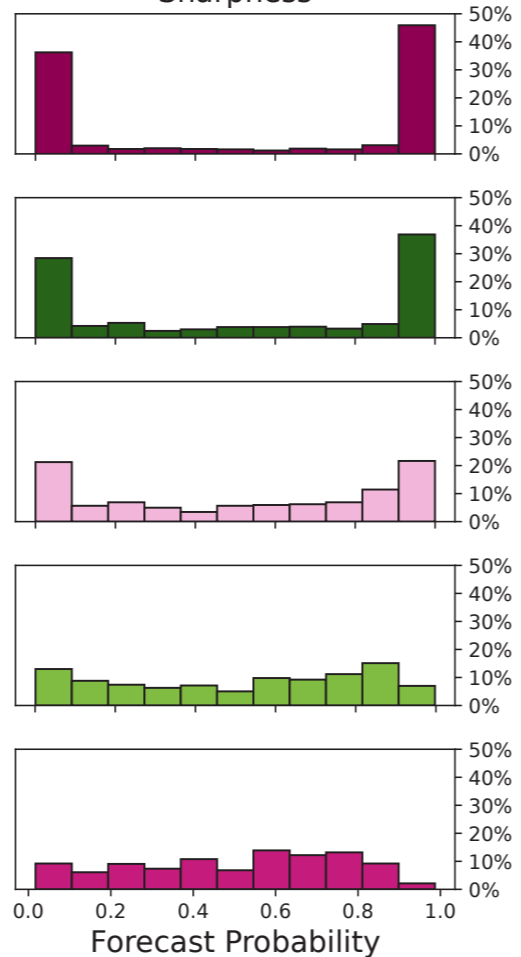

### Agro-Ecological Zones (No Pooling)

Drought Event | Arid

Sharpness

### Agro-Ecological Zone (Hierarchical)

Drought Event | Arid

Sharpness

Drought Event | Very-arid

Sharpness

Drought Event | Very-arid

Sharpness