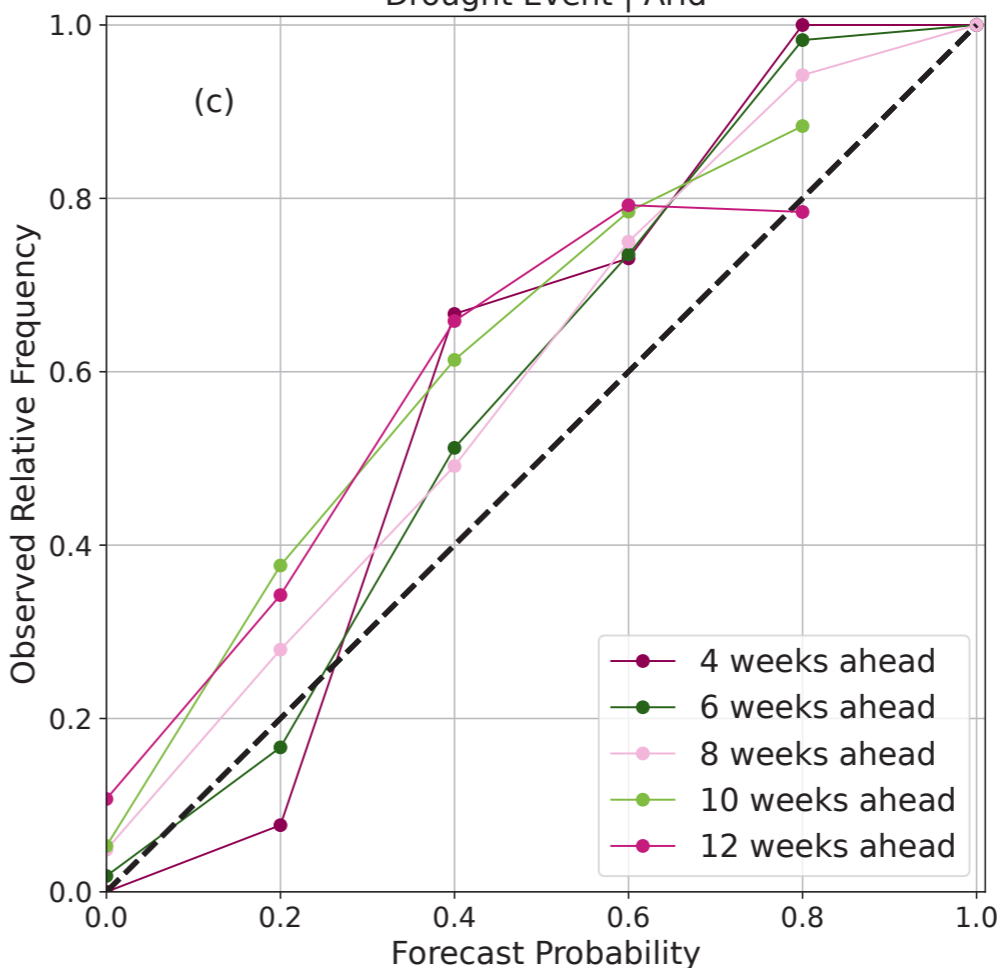

### Agro-Ecological Zones (No Pooling)

Drought Event | Arid

Sharpness

### Agro-Ecological Zone (Hierarchical)

Drought Event | Arid

Sharpness

Drought Event | Very-arid

Sharpness

Drought Event | Very-arid

Sharpness