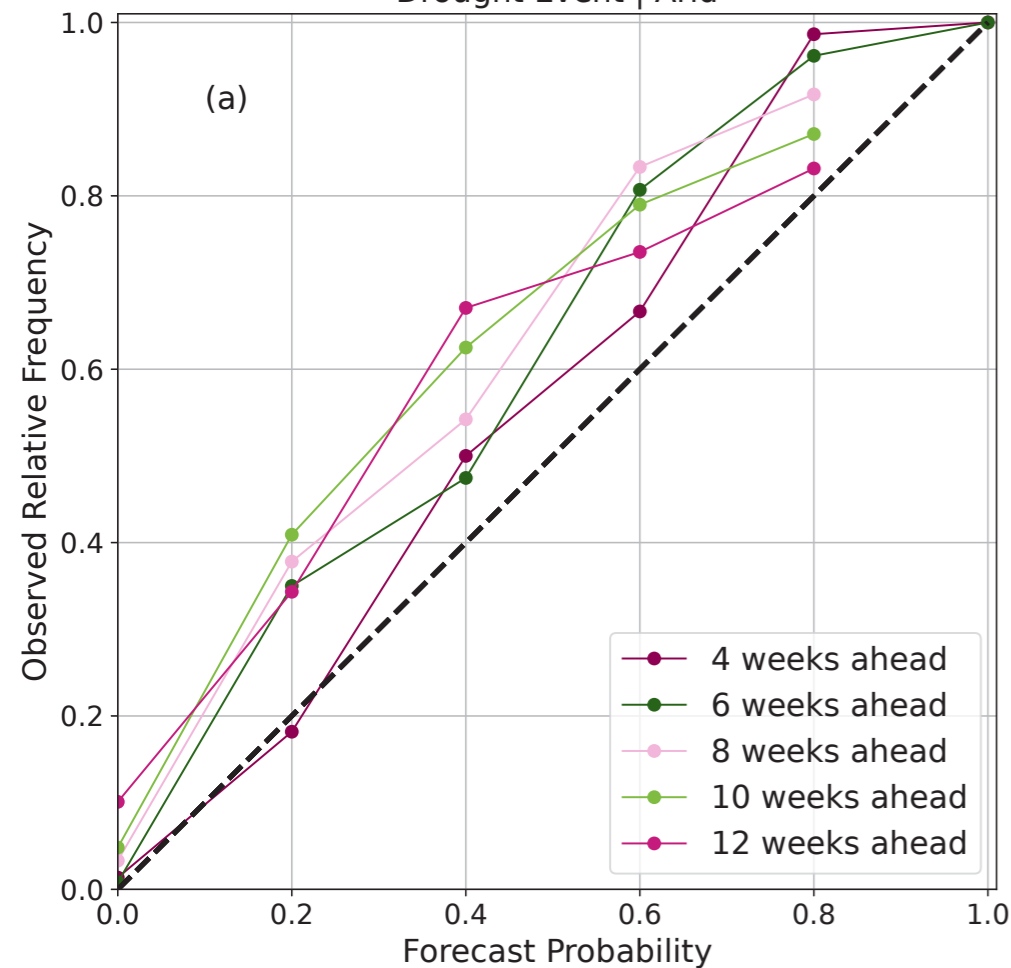

### Agro-Ecological Zones (No Pooling)

Drought Event | Arid

Sharpness

### Agro-Ecological Zone (Hierarchical)

Drought Event | Arid

Sharpness

Drought Event | Very-arid

Sharpness

Drought Event | Very-arid

Sharpness