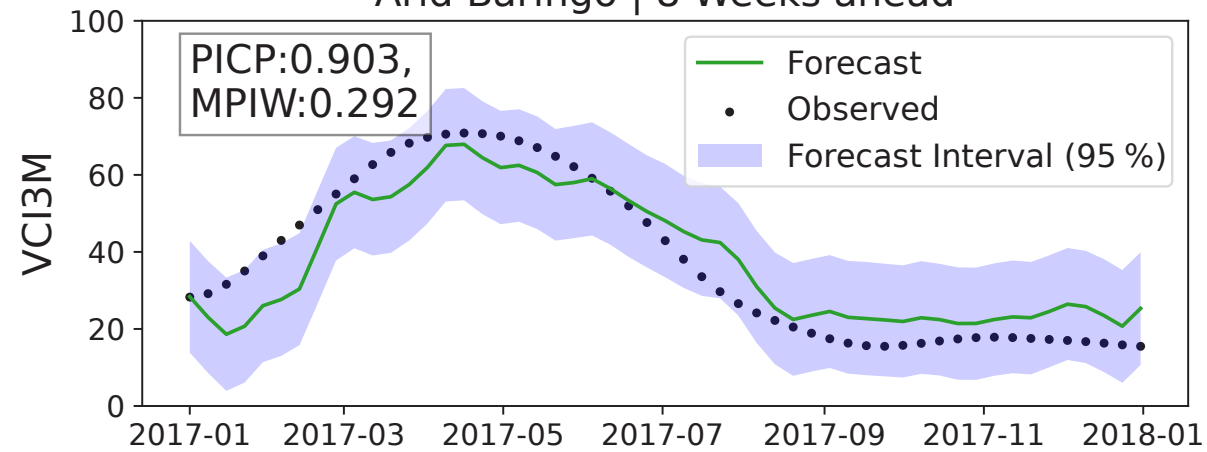

Arid Baringo | 10 Weeks ahead

Arid Baringo | 8 Weeks ahead