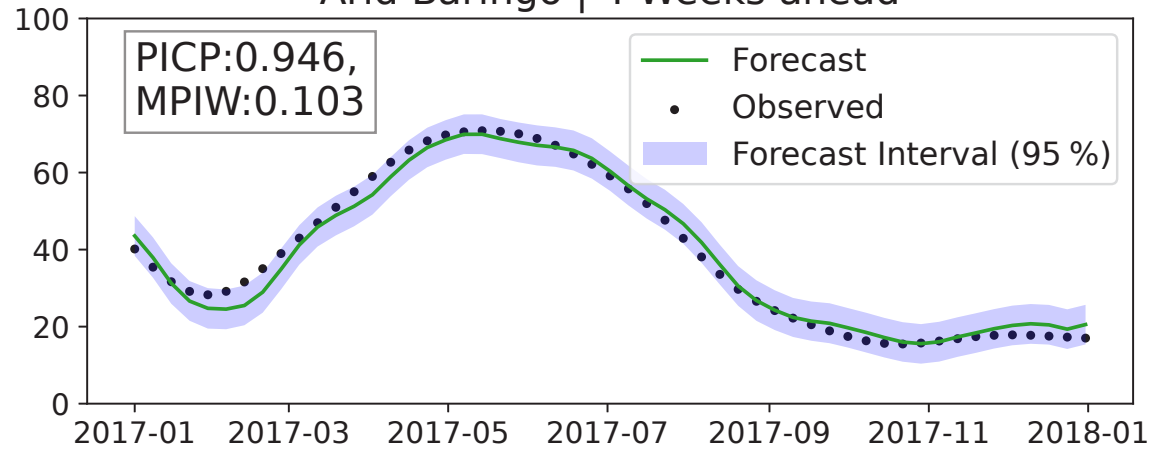

Agro-Ecological Zone (BARDL)

Agro-Ecological Zone (Hierarchical)

Arid Baringo | 4 Weeks ahead

Arid Baringo | 4 Weeks ahead

Arid Baringo | 6 Weeks ahead

Arid Baringo | 6 Weeks ahead

Arid Baringo | 8 Weeks ahead