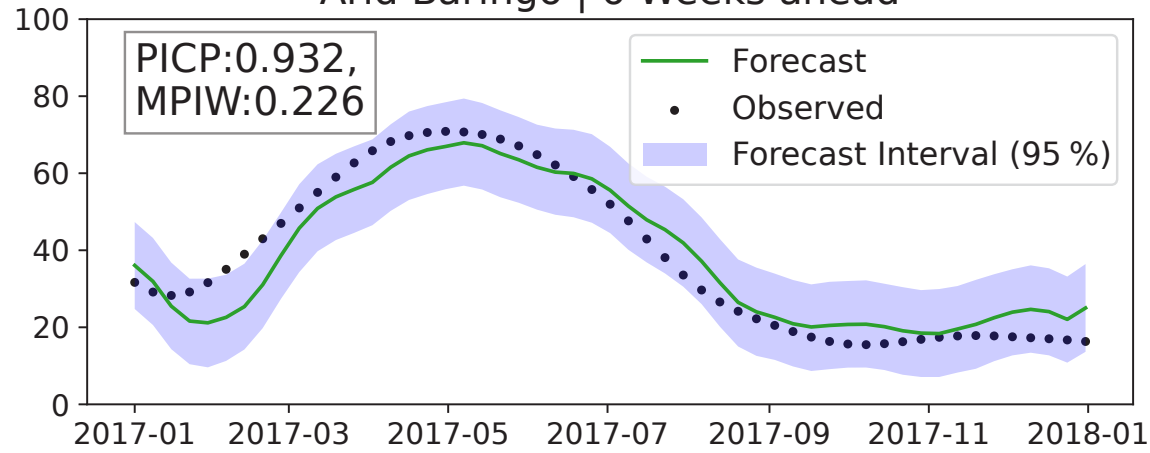

Agro-Ecological Zone (BARDL)

Agro-Ecological Zone (Hierarchical)

Arid Baringo | 4 Weeks ahead

Arid Baringo | 4 Weeks ahead

Arid Baringo | 6 Weeks ahead

Arid Baringo | 6 Weeks ahead

Arid Baringo | 8 Weeks ahead