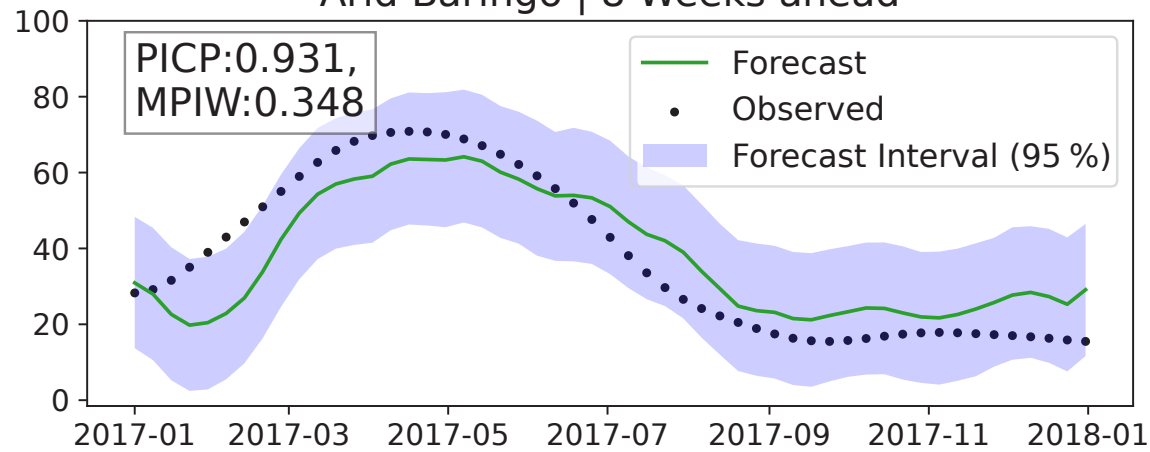

Arid Baringo | 10 Weeks ahead

Arid Baringo | 8 Weeks ahead