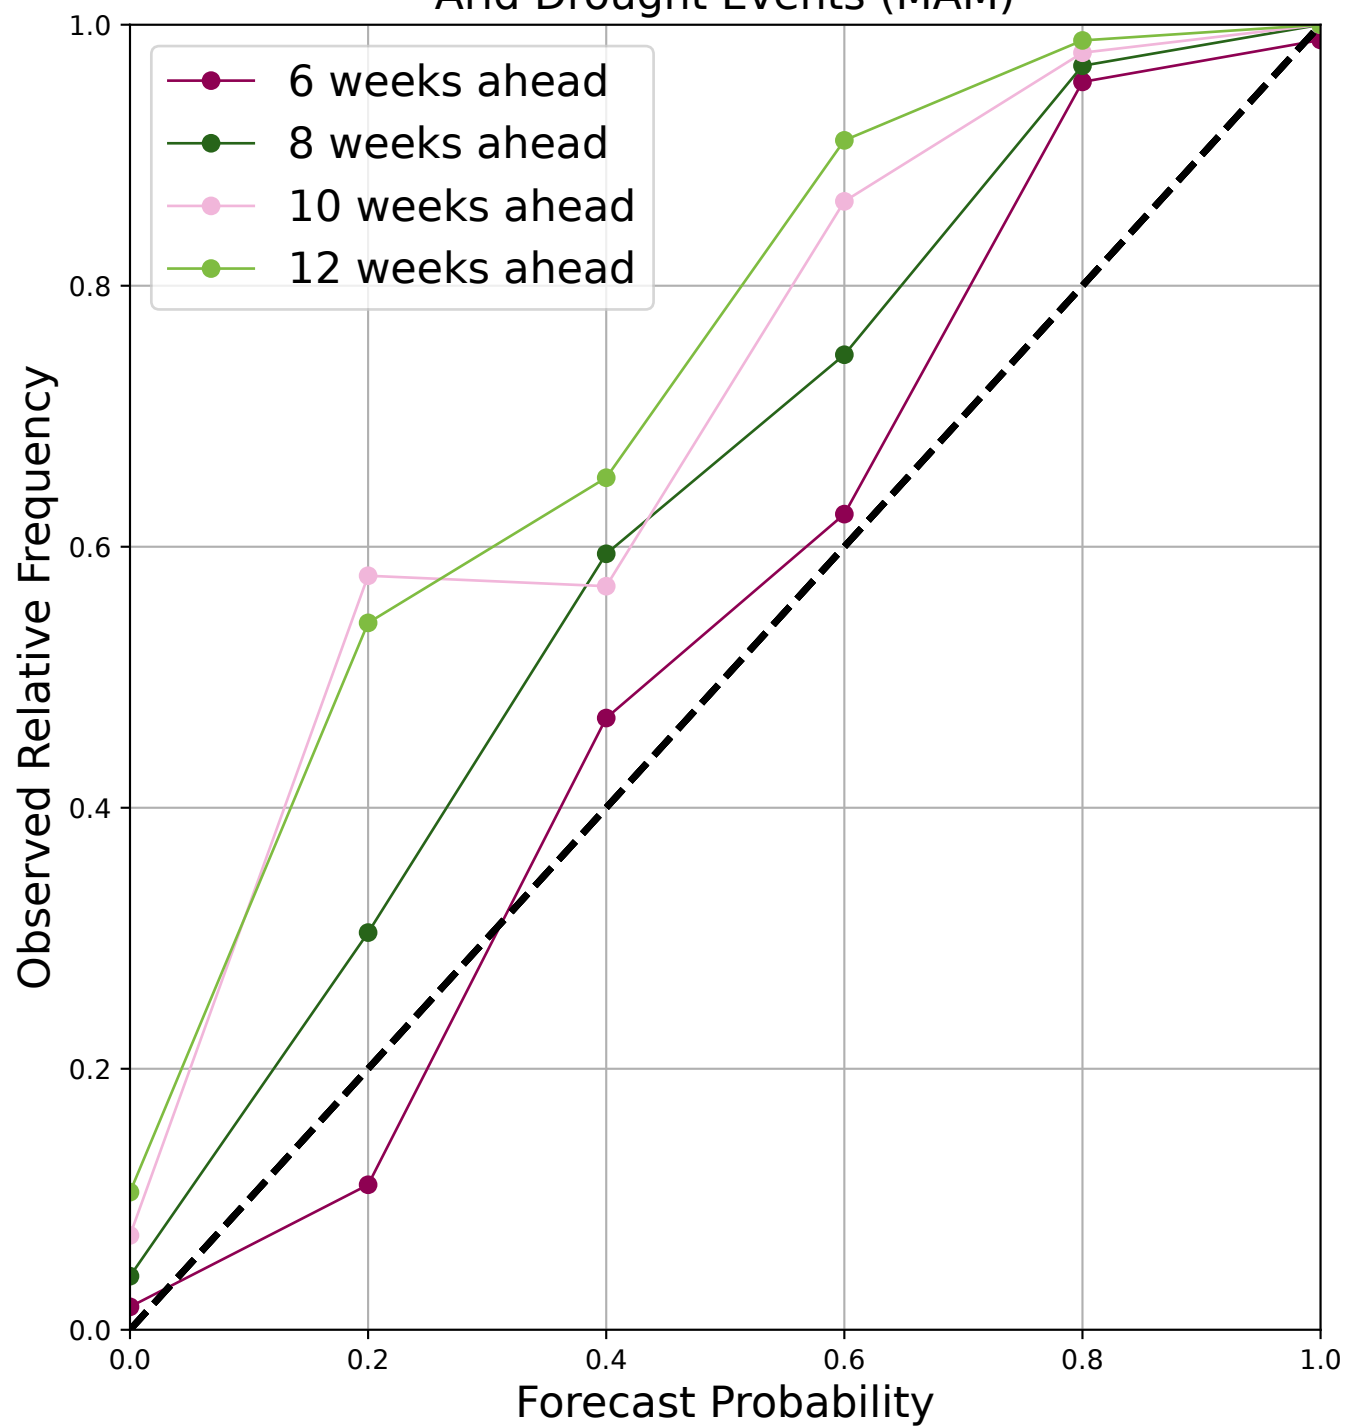

Arid Drought Events (MAM)

Arid Drought Events (OND)