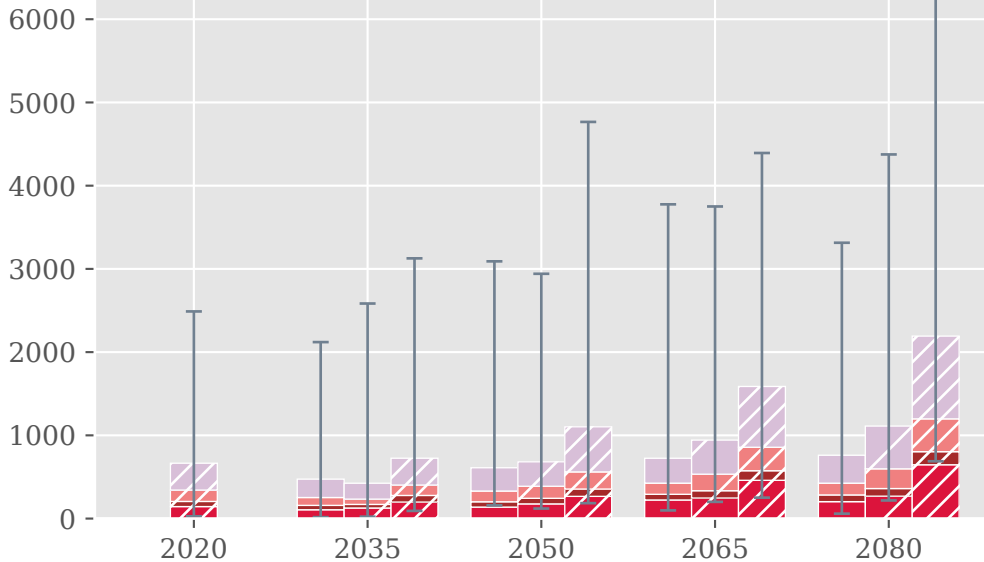

Productivity loss [Million CHF]

- outside high physical activity
- outside moderate physical activity
- inside moderate physical activity
- inside low physical activity

- RCP2.6
- RCP4.5
- RCP8.5