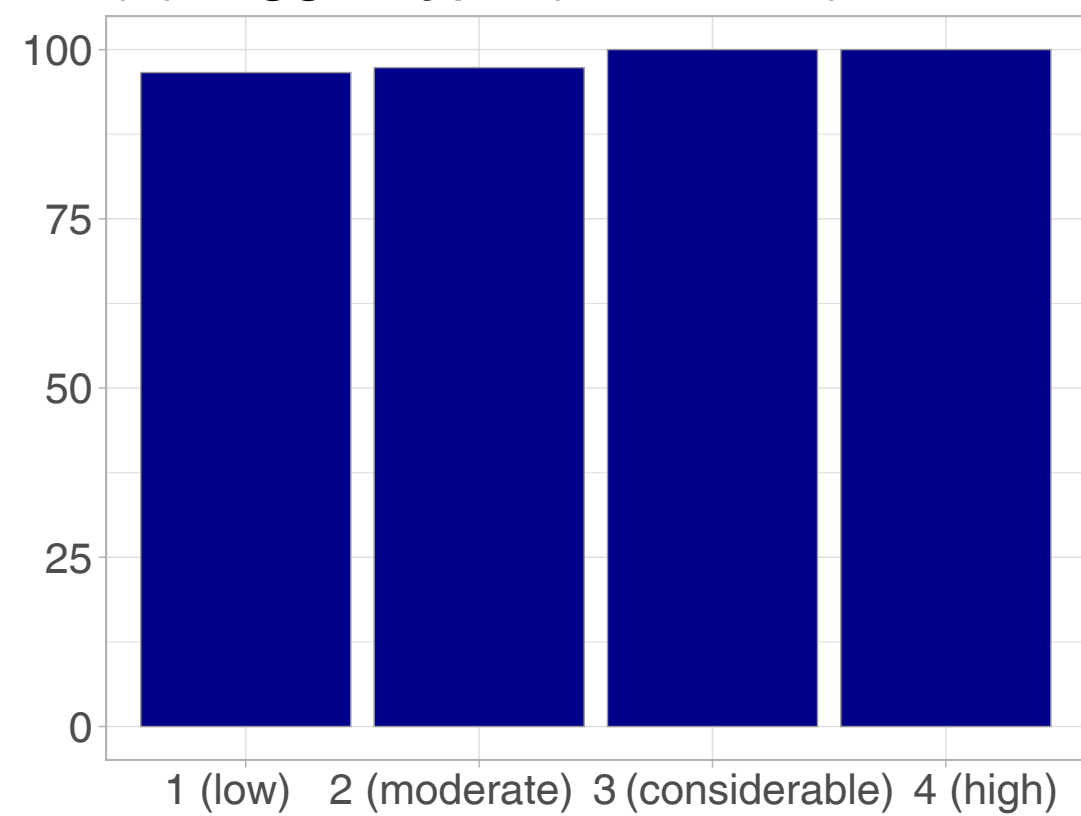

(a) trigger type (dry snow)

(b) trigger type (wet snow)

(c) frequency (dry snow)

(d) frequency (wet snow)

(e) avalanche size (dry snow)

(f) avalanche size (wet snow)