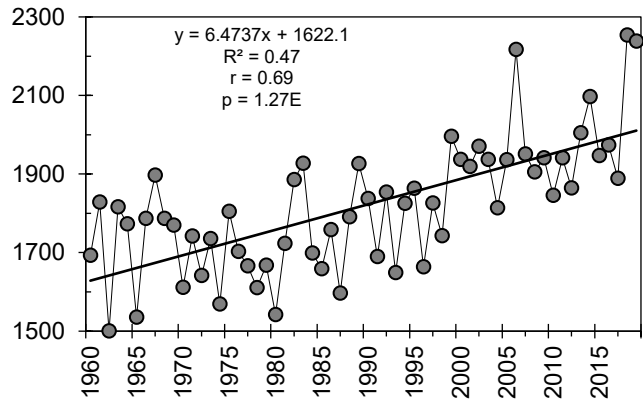

VS [days]

● Vegetative season — Statistically significant trend line

ET [°C]

● Effective temperature sums — Statistically significant trend line