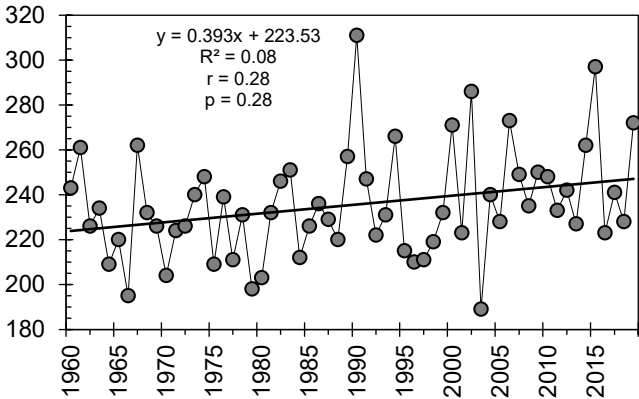

VS [days]

● Vegetative season — Statistically significant trend line

ET [°C]

● Effective temperature sums — Statistically significant trend line