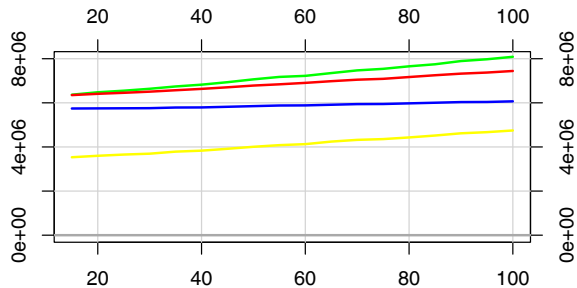

Winery safe**Winery flooded**

Remark: In each figure, the x-axis indicates the extent of the flood; the y-axis corresponds to the absolute damage in euros.