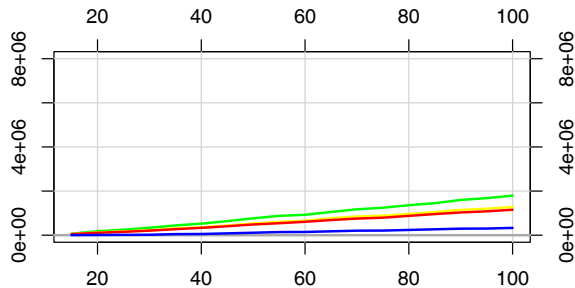

Winery safe**Winery flooded**

Remark: In each figure, the x-axis indicates the extent of the flood; the y-axis corresponds to the absolute damage in euros.