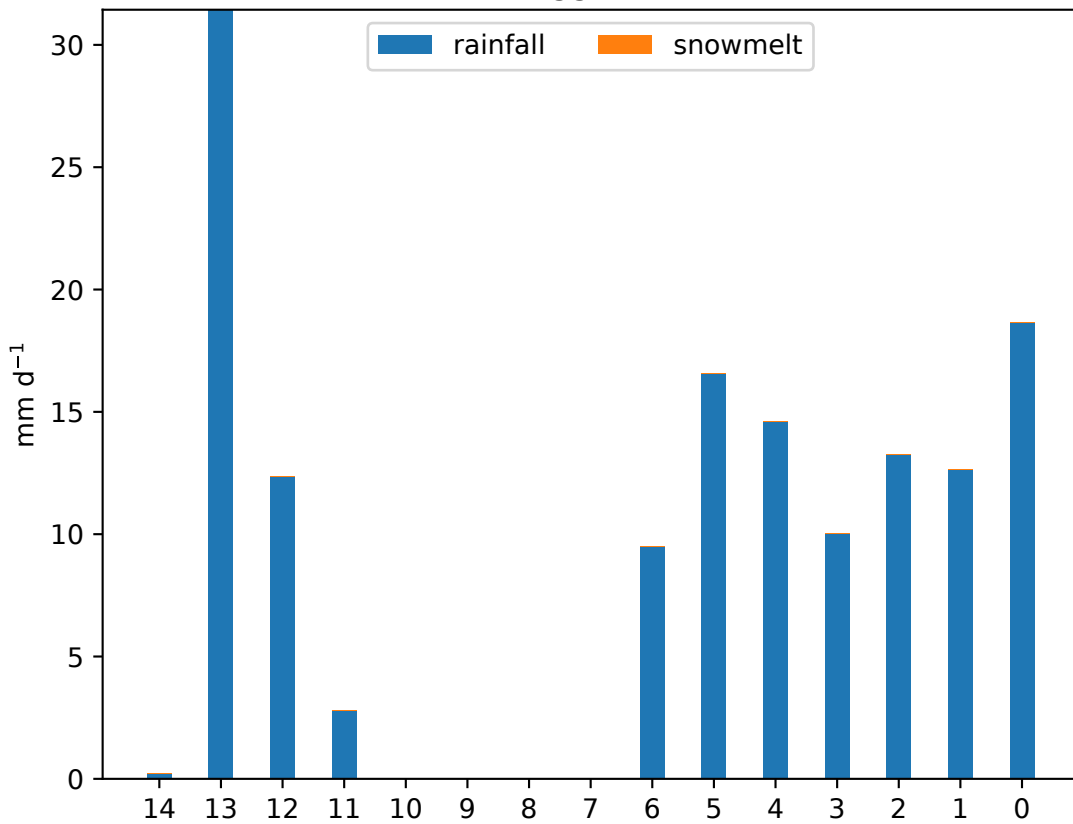

(a) Event at 2011-05-11; Trigger: rainfall

(b) Event at 2017-01-04; Trigger: snowmelt

(c) Event at 2017-06-19; Trigger: mixed

(d) Event at 2015-07-10; Trigger: not detected