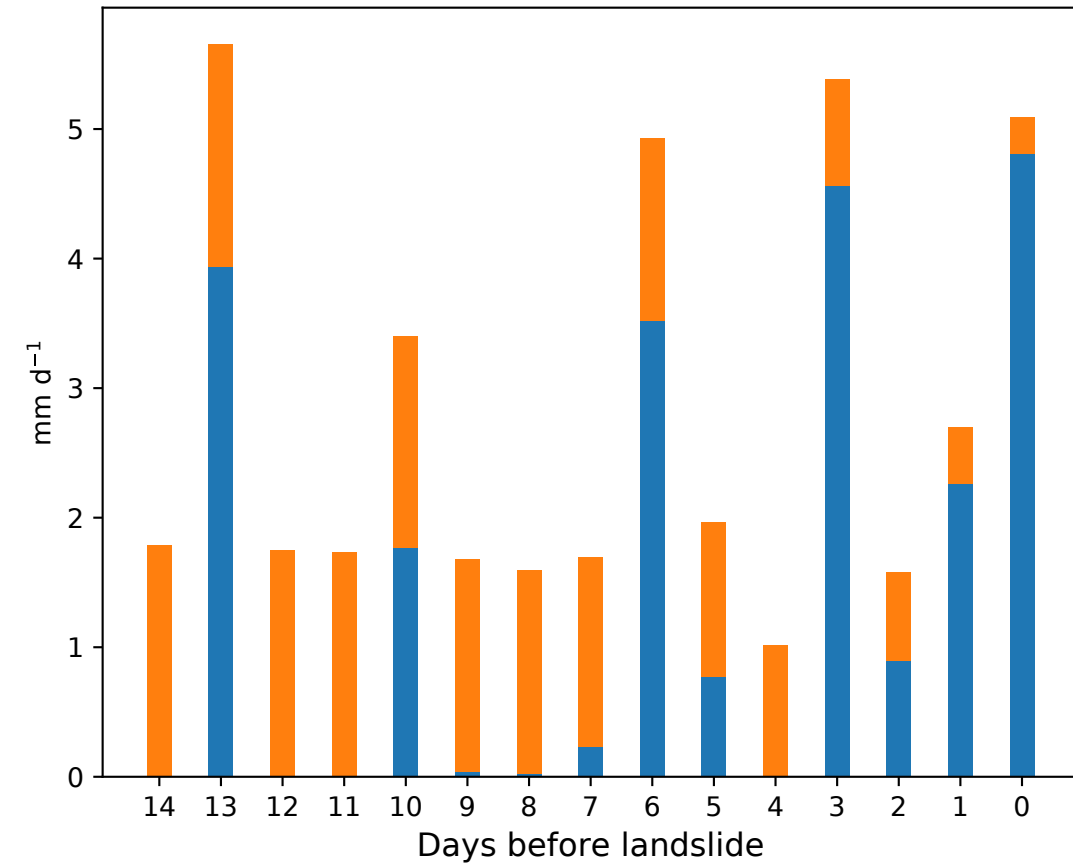

(a) Event at 2011-05-11; Trigger: rainfall

(b) Event at 2017-01-04; Trigger: snowmelt

(c) Event at 2017-06-19; Trigger: mixed

(d) Event at 2015-07-10; Trigger: not detected