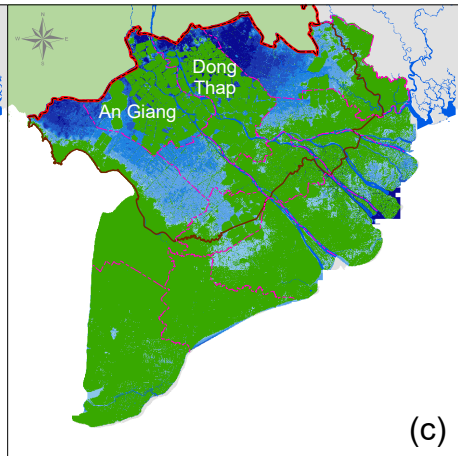

No AWC in An Giang & Dong Thap

Current situation

Expansion of AWC  
in An Giang & Dong Thap

Scale:

Study area

Inundation depth