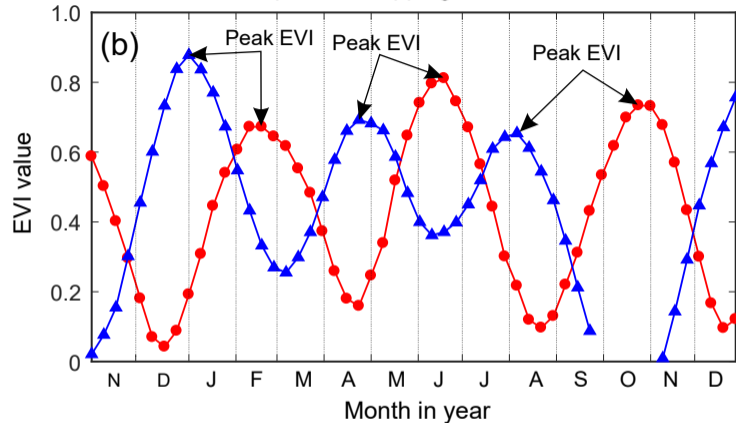

Double rice cropping field

Triple rice cropping field

Planting calendar shallow inundation region

Planting calendar deep inundation region

Rice growth stage:

Seedling

Vegetation phase (transplanting, tiller and panicle formation)

Flowering

Maturity & harvest