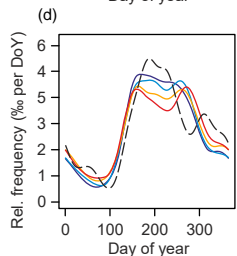

— 1601–1700
 — 1701–1800
 — 1801–1900
 — 1901–2000
 - - 1900–2014 (obs)

RCP8.5 RCP4.5
 — 1971–2005 — 2065–2099
 - - 1900–2014 (obs)

— COSMO
 — CORDEX-11
 - - CORDEX-44
 - - Ensembles
 - - CMIP5

— RCP8.5 RCP4.5

Temperature

Rx1day

10-yr max. of Rx1day