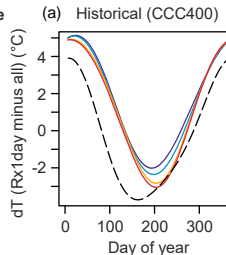

— 1601–1700
 — 1701–1800
 — 1801–1900
 — 1901–2000
 - - 1900–2014 (obs)

RCP8.5 RCP4.5
 — 1971–2005 — 2065–2099
 - - 1900–2014 (obs)

— COSMO
 — CORDEX-11
 - - CORDEX-44
 - - Ensembles
 - - CMIP5

— RCP8.5 RCP4.5

Temperature

Rx1day

10-yr max. of Rx1day