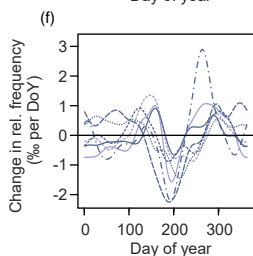

— 1601–1700
 — 1701–1800
 — 1801–1900
 — 1901–2000
 - - 1900–2014 (obs)

RCP8.5 RCP4.5
 — 1971–2005 — 2065–2099
 - - 1900–2014 (obs)

— COSMO
 — CORDEX-11
 - - CORDEX-44
 - - Ensembles
 - - CMIP5

— RCP8.5 RCP4.5

Temperature

Rx1day

10-yr max. of Rx1day